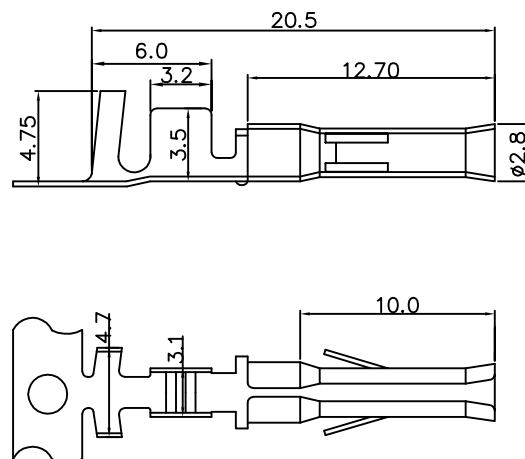

## Assembly layout

WIRE TO WIRE

**E020**      6.2mm PITCH CRIMP TERMINAL

**E020**

**Features:**

THICKNESS: 0.25mm  
 MAT'L: BRASS TIN PLATED  
 MATES WITH: E020H HOUSING  
 ACCEPTS WITH: E120 TERMINAL  
 E120H HOUSING

unit:mm

Part No	Wire Range	Insulation O.D.	Material	Finish	Qty/reel
E020-T1	#14-20	∅3.6mm max	BRASS	Tin-plated	3500
E020-T2	#18-22	∅2.8mm max	BRASS	Tin-plated	5000

**E120**      6.2mm PITCH CRIMP TERMINAL

**E120**

**Features:**

THICKNESS: 0.25mm  
 MAT'L: BRASS TIN PLATED  
 MATES WITH: E020H HOUSING  
 ACCEPTS WITH: E120 TERMINAL  
 E120H HOUSING

Part No	Wire Range	Insulation O.D.	Material	Finish	Qty/reel
E120-T1	#14-20	∅3.5mm max	BRASS	Tin-plated	3500
E120-T2	#18-22	∅2.8mm max	BRASS	Tin-plated	5000