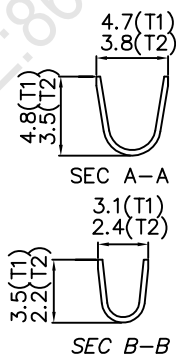

## Assembly layout

WIRE TO WIRE

**E020**      6.2mm PITCH CRIMP TERMINAL

**E020**

**Features:**

THICKNESS: 0.25mm  
 MAT'L: BRASS TIN PLATED  
 MATES WITH: E020H HOUSING  
 ACCEPTS WITH: E120 TERMINAL  
 E120H HOUSING

unit:mm

Part No	Wire Range	Insulation O.D.	Material	Finish	Qty/reel
E020-T1	#14-20	∅3.6mm max	BRASS	Tin-plated	3500
E020-T2	#18-22	∅2.8mm max	BRASS	Tin-plated	5000

**E120**      6.2mm PITCH CRIMP TERMINAL

**E120**

**Features:**

THICKNESS: 0.25mm  
 MAT'L: BRASS TIN PLATED  
 MATES WITH: E020H HOUSING  
 ACCEPTS WITH: E120 TERMINAL  
 E120H HOUSING

Part No	Wire Range	Insulation O.D.	Material	Finish	Qty/reel
E120-T1	#14-20	∅3.5mm max	BRASS	Tin-plated	3500
E120-T2	#18-22	∅2.8mm max	BRASS	Tin-plated	5000