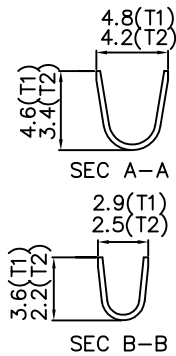

## Assembly layout

WIRE TO WIRE

## E020H-E

**Features:**

MAT'L: NYLON66 UL94 V-2  
 MATES WITH: E020 SERIES TERMINAL  
 MATES WITH: E120H SERIES HOUSING

PRAT NO	A	B
E020H-01	7.0	7.0
E020H-02 (1X2) E020H-02E	7.2	14.0
E020H-03 (1X3) E020H-03E	7.2	20.3
E020H-04 (1X4) E020H-04E	7.2	26.6
E020H-04 (2X2) E020H-04E	13.4	33.0
E020H-06 (2X3) E020H-06E	13.4	19.6
E020H-09 (3X3) E020H-09E	19.6	19.6
E020H-12 (3X4) E020H-12E	19.6	25.8
E020H-15 (3X5) E020H-15E	19.6	32.0

**E020**      6.2mm PITCH CRIMP TERMINAL

**E020**

**Features:**

THICKNESS: 0.25mm  
 MAT'L: BRASS TIN PLATED  
 MATES WITH: E020H HOUSING  
 ACCEPTS WITH: E120 TERMINAL  
 E120H HOUSING

unit:mm

Part No	Wire Range	Insulation O.D.	Material	Finish	Qty/reel
E020-T1	#14-20	∅3.6mm max	BRASS	Tin-plated	3500
E020-T2	#18-22	∅2.8mm max	BRASS	Tin-plated	5000