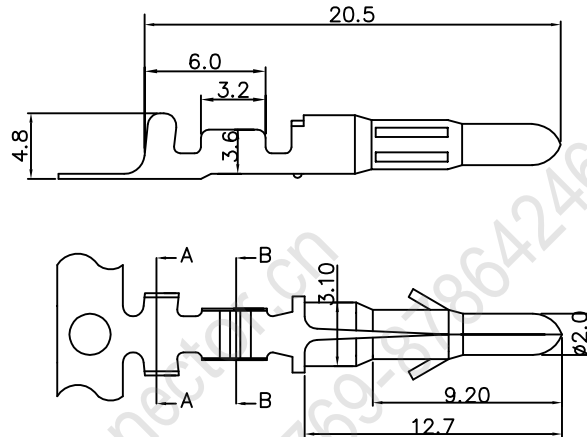

## Assembly layout

WIRE TO WIRE

## E020H-E

**Features:**

MAT'L: NYLON66 UL94 V-2  
 MATES WITH: E020 SERIES TERMINAL  
 MATES WITH: E120H SERIES HOUSING

PRAT NO	A	B
E020H-01	7.0	7.0
E020H-02 (1X2) E020H-02E	7.2	14.0
E020H-03 (1X3) E020H-03E	7.2	20.3
E020H-04 (1X4) E020H-04E	7.2	26.6
E020H-04 (2X2) E020H-04E	13.4	33.0
E020H-06 (2X3) E020H-06E	13.4	19.6
E020H-09 (3X3) E020H-09E	19.6	19.6
E020H-12 (3X4) E020H-12E	19.6	25.8
E020H-15 (3X5) E020H-15E	19.6	32.0

**E020**      6.2mm PITCH CRIMP TERMINAL

**E020**

**Features:**

THICKNESS: 0.25mm  
 MAT'L: BRASS TIN PLATED  
 MATES WITH: E020H HOUSING  
 ACCEPTS WITH: E120 TERMINAL  
 E120H HOUSING

unit:mm

Part No	Wire Range	Insulation O.D.	Material	Finish	Qty/reel
E020-T1	#14-20	∅3.6mm max	BRASS	Tin-plated	3500
E020-T2	#18-22	∅2.8mm max	BRASS	Tin-plated	5000

**E120**      6.2mm PITCH CRIMP TERMINAL

**E120**

**Features:**

THICKNESS: 0.25mm  
 MAT'L: BRASS TIN PLATED  
 MATES WITH: E020H HOUSING  
 ACCEPTS WITH: E120 TERMINAL  
 E120H HOUSING

Part No	Wire Range	Insulation O.D.	Material	Finish	Qty/reel
E120-T1	#14-20	∅3.5mm max	BRASS	Tin-plated	3500
E120-T2	#18-22	∅2.8mm max	BRASS	Tin-plated	5000